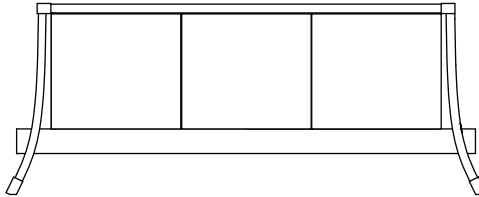

The Kyoto - in two heights - sporting the Japanese architectural influence. In solid wood or lacquer with European style hinges; an ebonized walnut interior and an adjustable shelf in each compartment.

# Kyoto

Case 1

83.5"W x 19.5"D x 33"H

Case 2

83.5"W x 19.5"D x 40"H

Finishes

Standard - Open Grain Satin Sheen

Ash Ebonized, Ash Golden, Ash Natural, Ash Jacobean,  
Ebonized Walnut, Natural Walnut, Olmsted Walnut, Sherburne Walnut