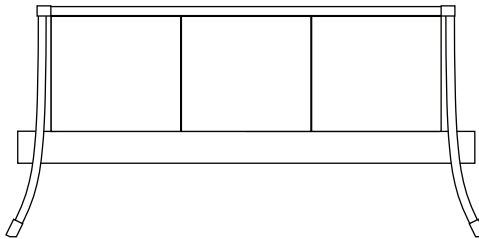

The Kyoto - in two heights - sporting the Japanese architectural influence. In solid wood or lacquer with European style hinges; an ebonized walnut interior and an adjustable shelf in each compartment.

# Kyoto

Case 1

83.5"W x 19.5"D x 33"H

Case 2

83.5"W x 19.5"D x 40"H

Finishes

Standard - Open Grain Satin Sheen

Ash Ebonized, Ash Golden, Ash Natural, Ash Jacobean,  
Ebonized Walnut, Natural Walnut, Olmsted Walnut, Sherburne Walnut